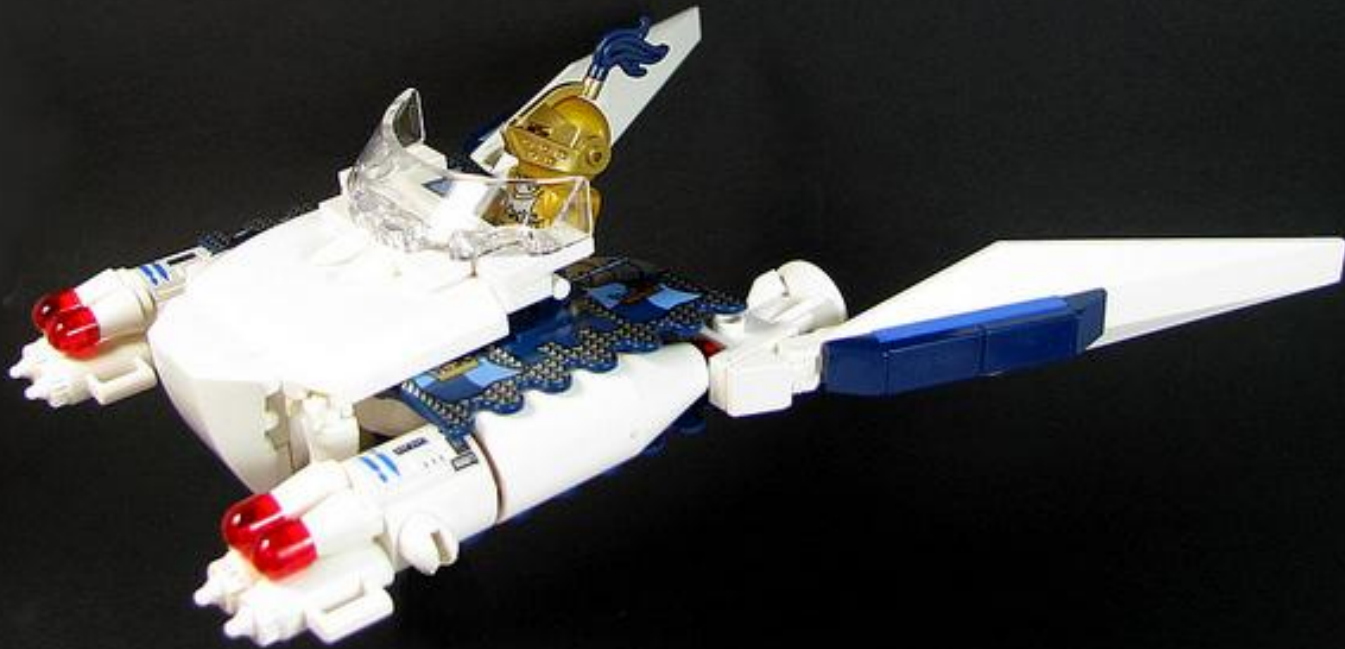

Cloud King
By Karf Oou