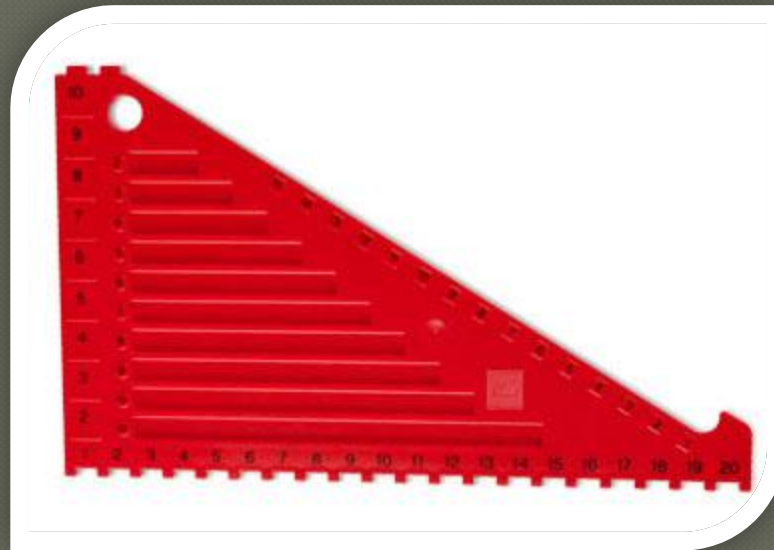

NPU CHALLENGE

LEGO Ruler