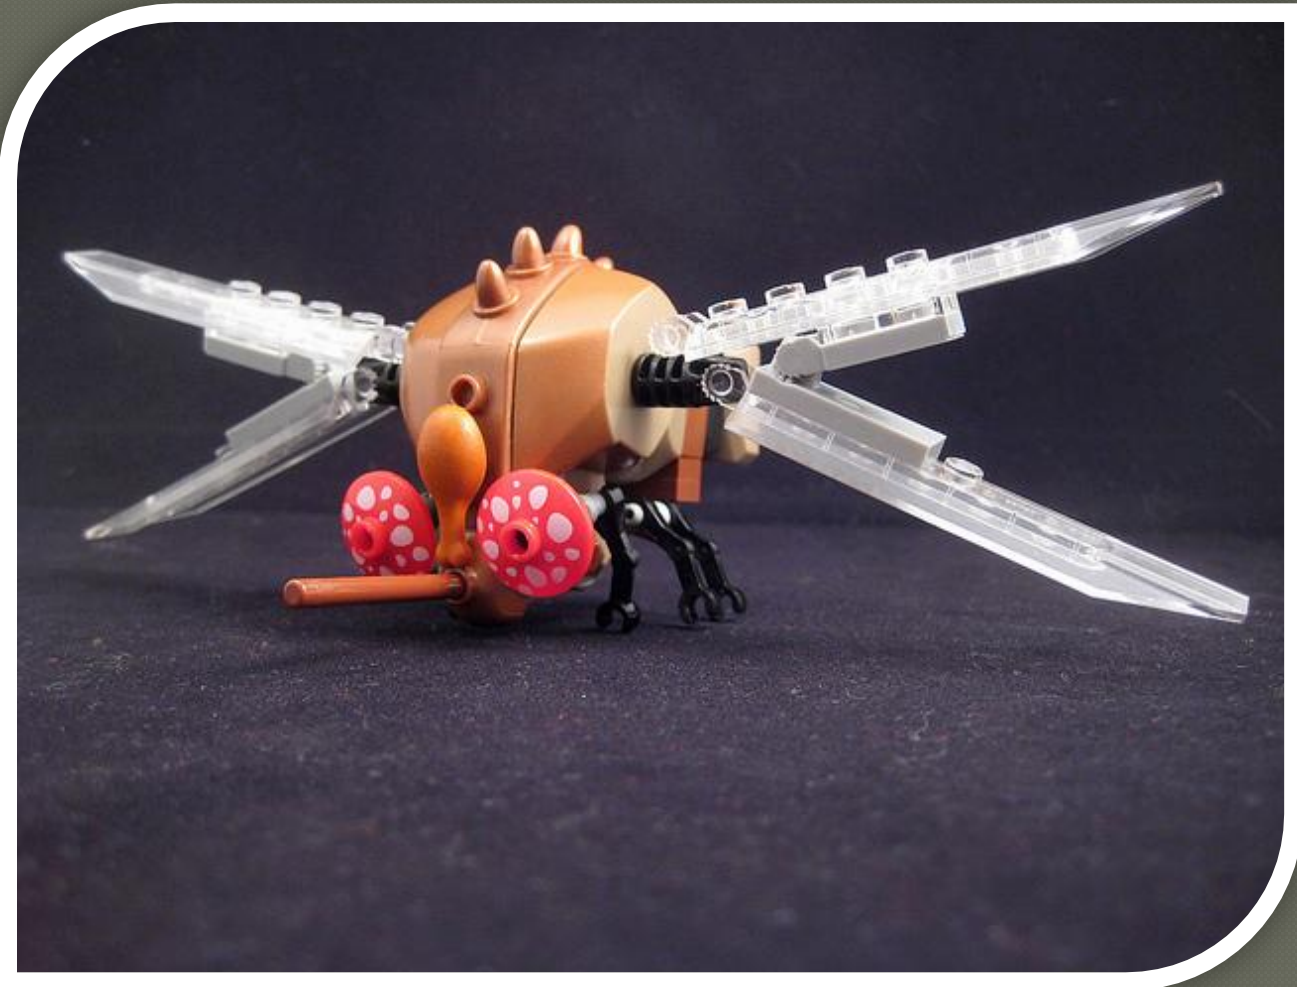

Trollquito
By Nolnet